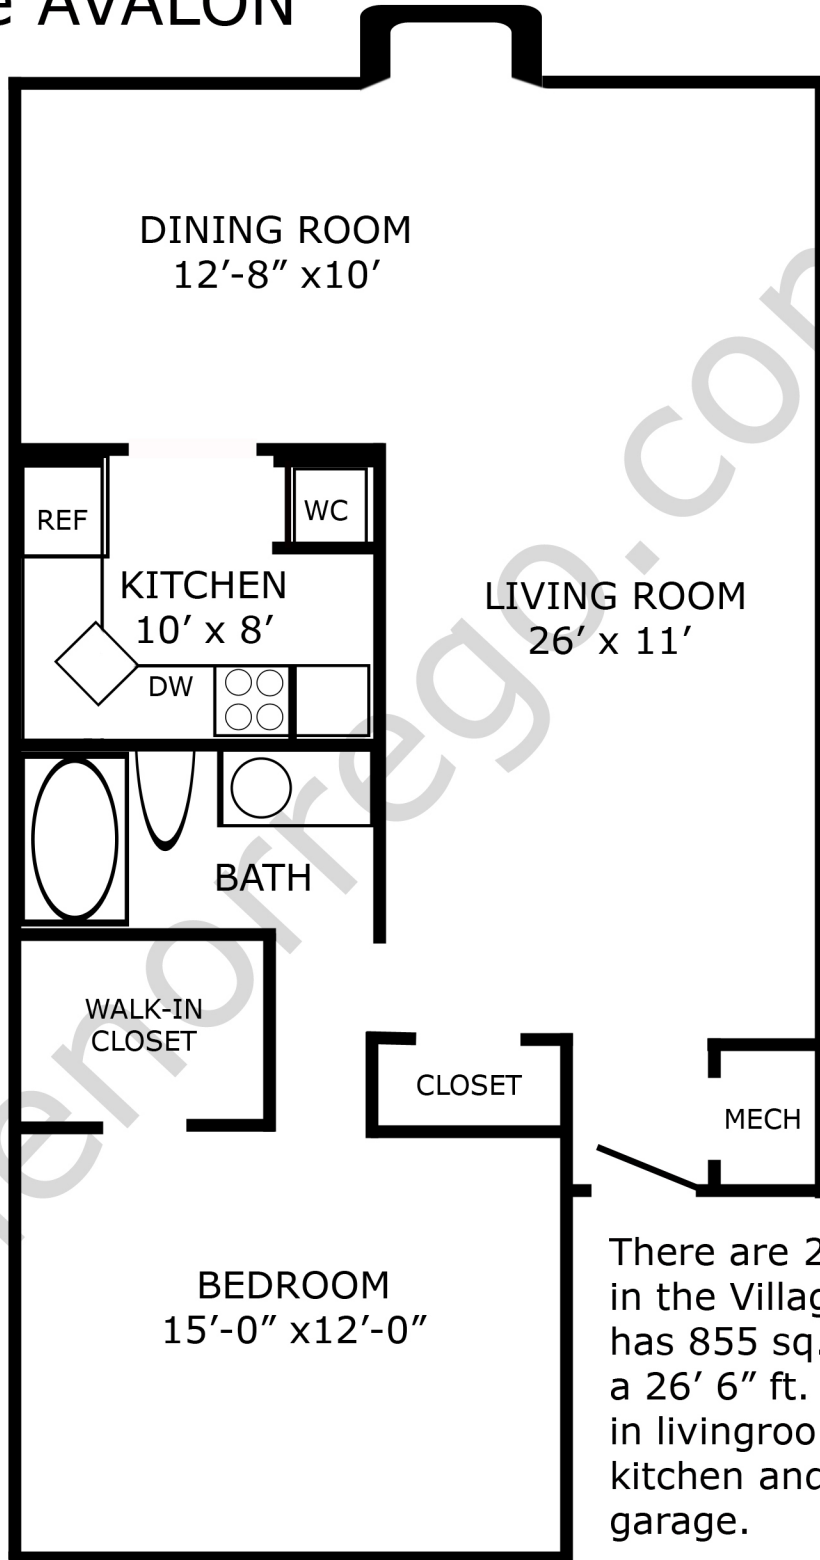

The AVALON

FIREPLACE

There are 20 Avalons in the Village. Each has 855 sq. ft. 1 bedroom, a 26' 6" ft. cathedral ceiling in livingroom, a U-shaped kitchen and detached garage.