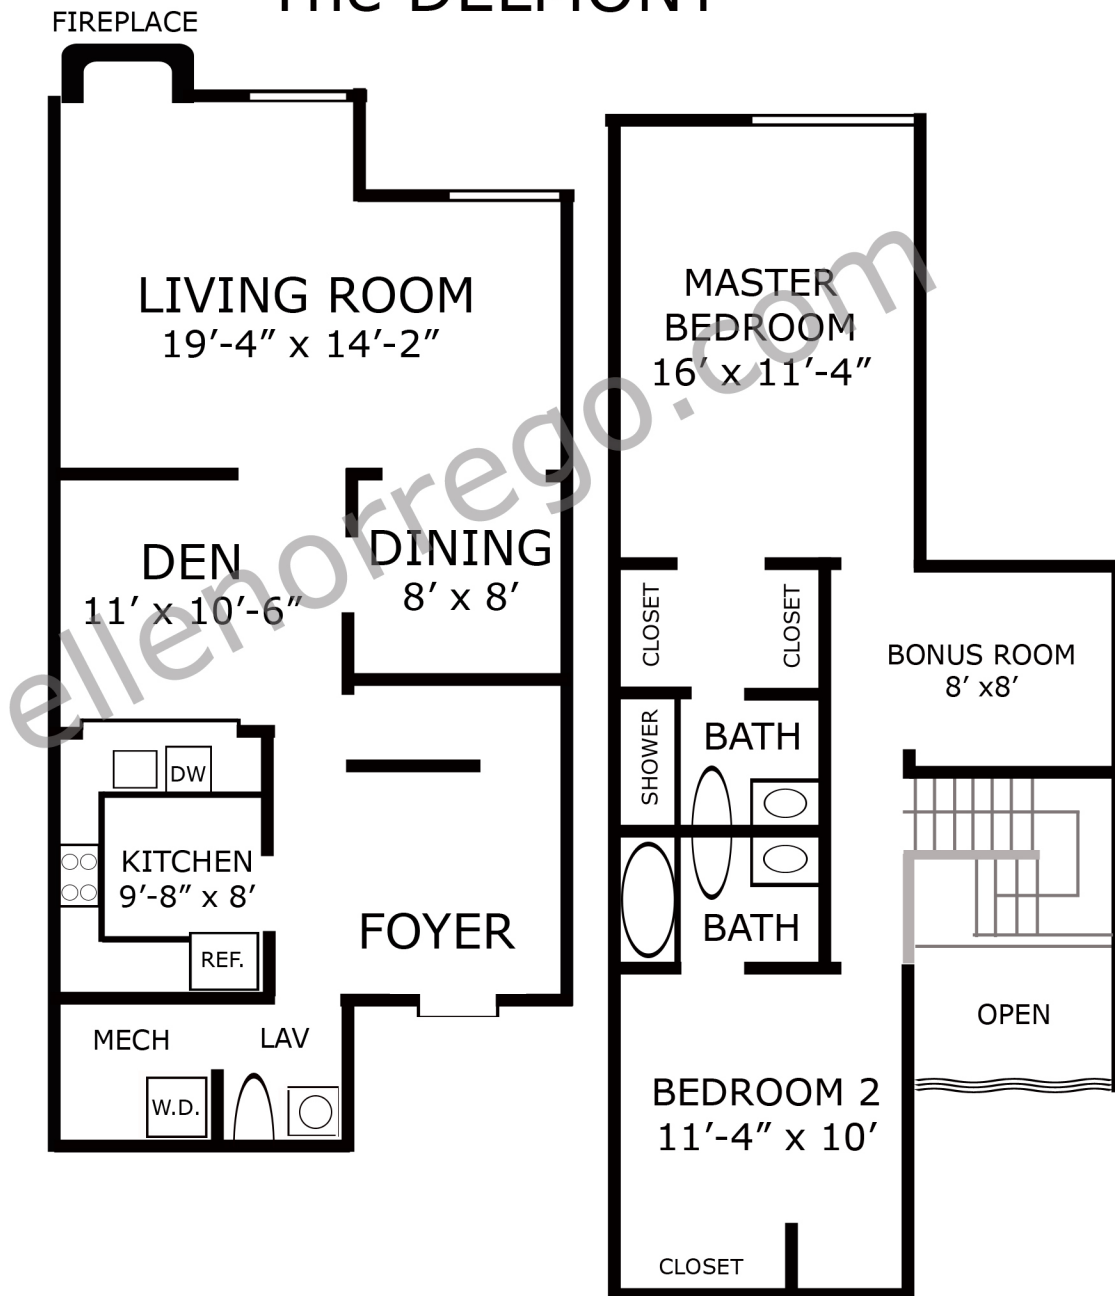

The DELMONT

The DELMONT is a 2-story townhouse. There are 38 models like this one. It boasts a spacious entry foyer, 2 bedrooms, 2 fullbaths plus powder room, fireplace, large living room, den, bonus room, dining room, kitchen with, pass-thru and detached garage. It is 1214 sq. feet.