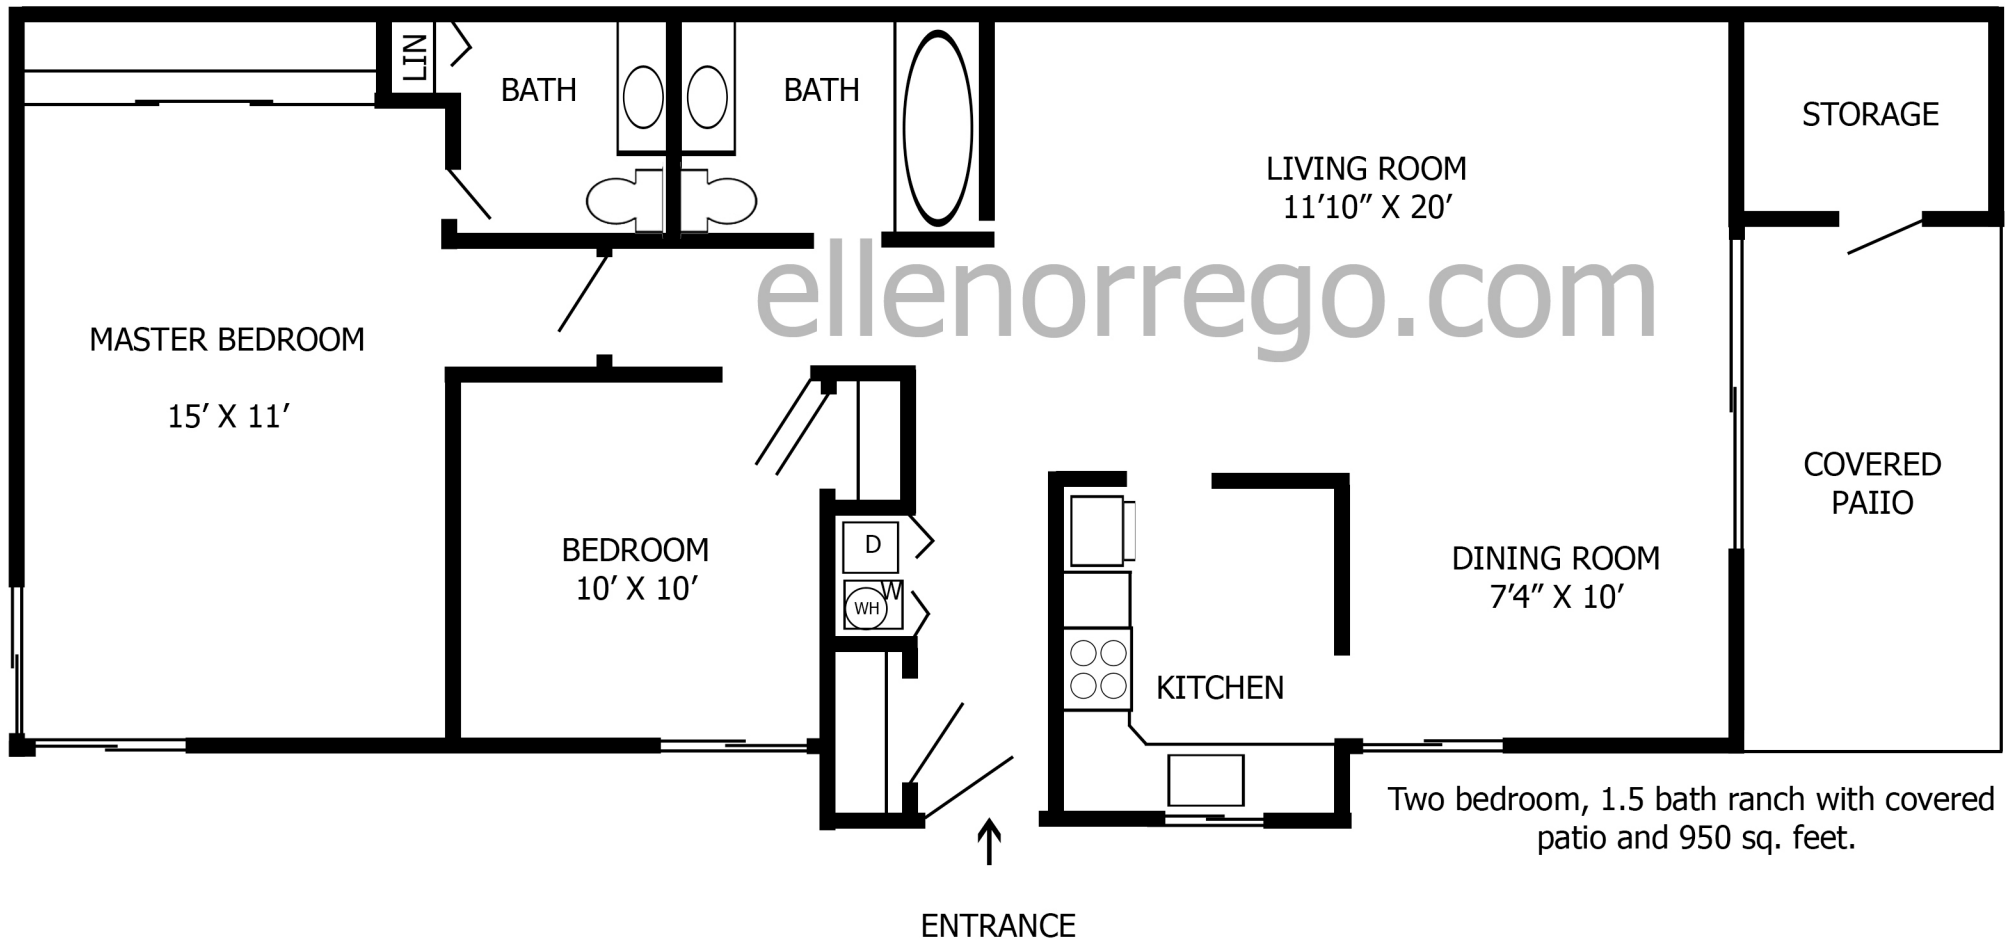

VILLA 500

2 Bedrooms - 1.5 Baths

Two bedroom, 1.5 bath ranch with covered patio and 950 sq. feet.